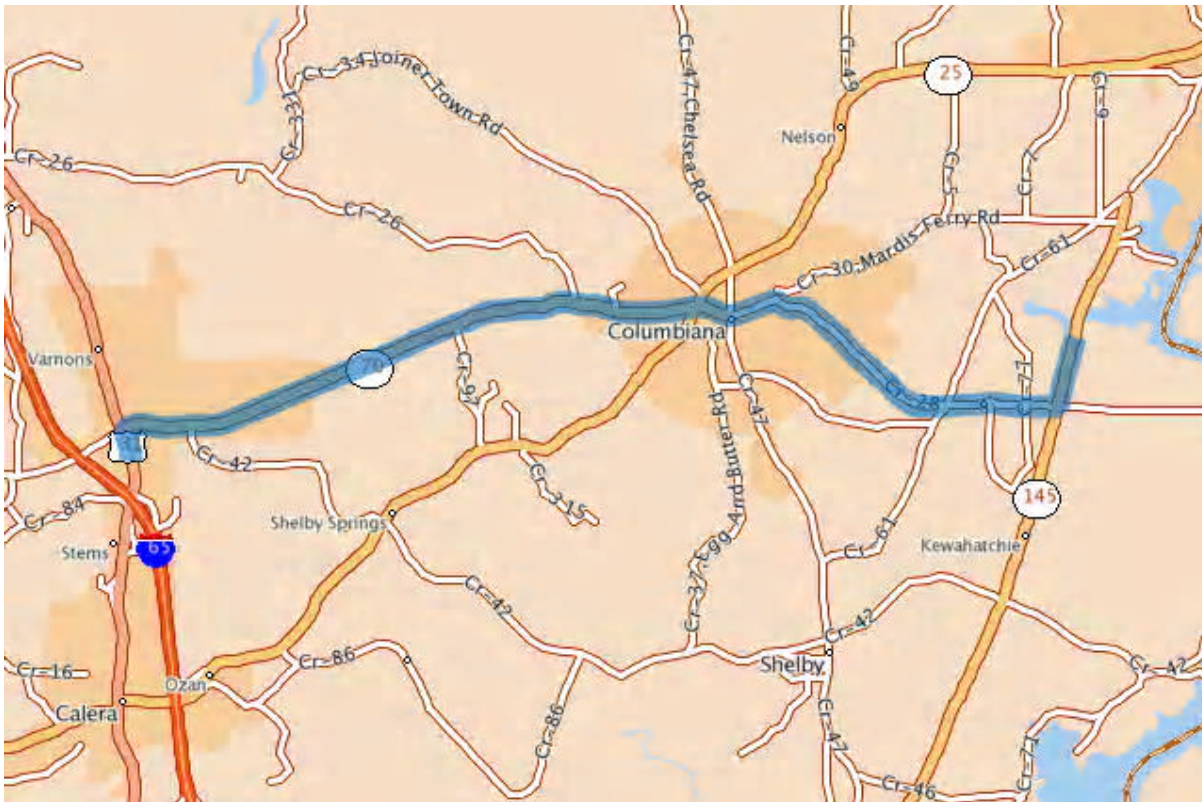

Map24

www.map24.com

Your route

Waypoint	Distance	Time
Us-31/Al-3, Montgomery Hwy Calera		
Beeswax Park Rd (Local Roads)	15.59 mi	26 min

Map cutout

No.	Description	City	Distance Time
01 	You start at Montgomery Hwy, Highway 31 (AL-3, US-31).	-	70 yrd 0 min
02 	Follow Montgomery Hwy, Highway 31 (AL-3, US-31) for 0.7 miles	-	1243 yrd 1 min

Map24

www.map24.com

Your route

No.	Description	City	Distance Time
03 	Leave Montgomery Hwy, Highway 31 (AL-3, US-31) and turn right onto Highway 70 (AL-70) . Continue for 8.7 miles .	-	9.45 mi 16 min
04 	Leave Highway 70 (AL-70) and head straight on E College St (CR-28) . Continue for 579 yards .	-	9.78 mi 17 min
05 	Leave E College St (CR-28) and head straight on Ferry Rd (CR-28) . Continue for 2.0 miles .	-	11.76 mi 20 min
06 	Leave Ferry Rd (CR-28) and head straight on Highway 28 (CR-28) . Continue for 2.8 miles .	-	14.53 mi 25 min
07 	Leave Highway 28 (CR-28) and turn left onto Highway 145 (AL-145) . Continue for 1.0 miles .	-	15.55 mi 26 min
08 	Leave Highway 145 (AL-145) and turn right onto Beeswax Park Rd . Continue for 72 yards .	-	15.59 mi 26 min
09 	You have arrived at your destination Beeswax Park Rd	-	15.59 mi 26 min

Your route